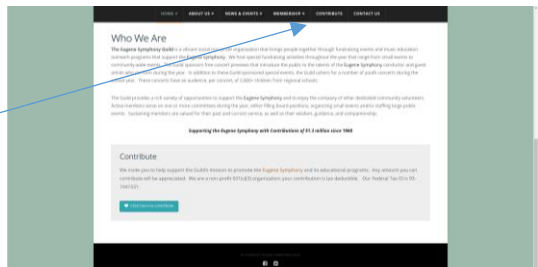

Contribute menu button on the Home page.